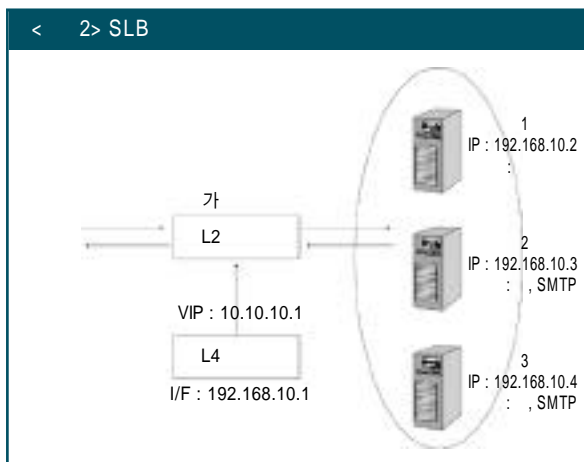

연·제·순·서

1. L4/L7
2. L4/L7 ( )
3. L4/L7