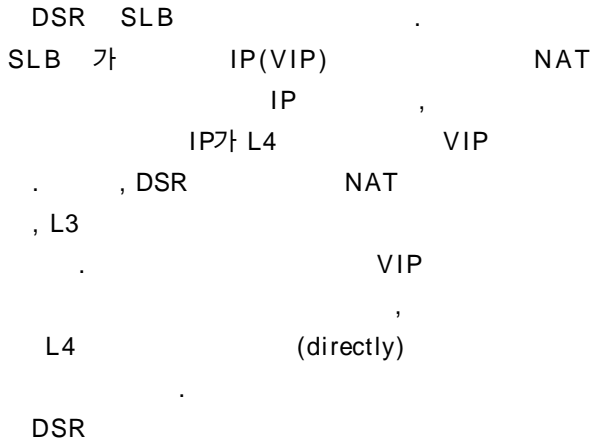

DSR(Direct Server Return)