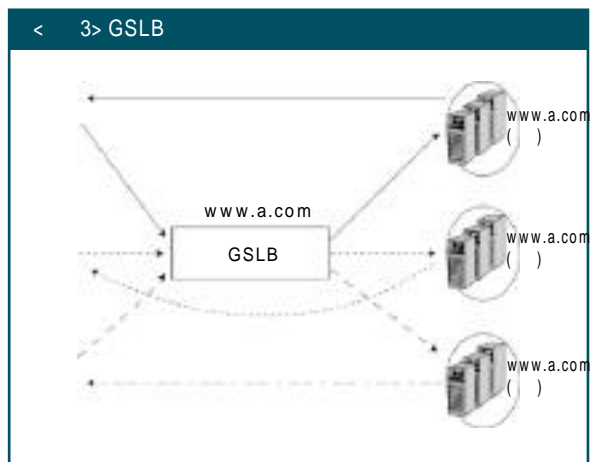

연·제·순·서

1. L4/L7
2. L4/L7 ( )
3. L4/L7

DSR(Direct Server Return)

SLB(GSLB)