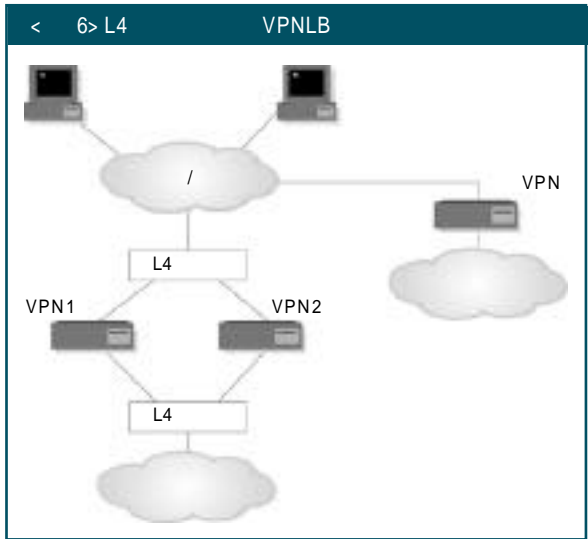

VPN (VPNLB)

VPN

VPN

(remote access users)

IPSec, L2TP, PP2P <

6> VPN VPNLB